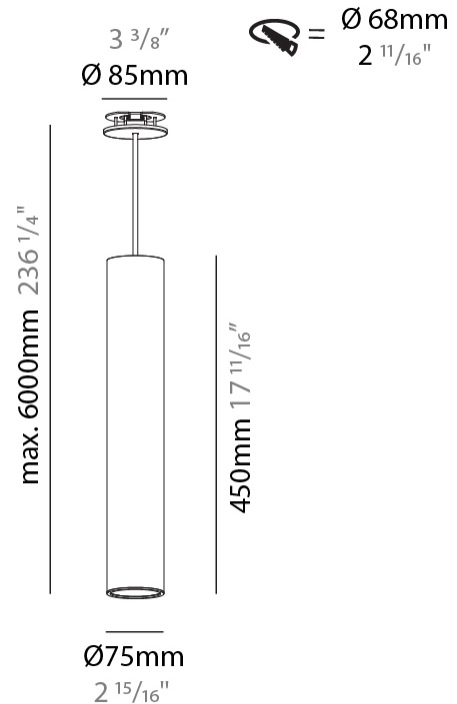

PHYSICAL

Shape: Cylinder
Diameter (mm): 75
Diameter (in): 2 ¹⁵/₁₆
Height (mm): 450
Height (in): 17 ¹¹/₁₆
Max. Overall Height (mm): 2450
Max. Overall Height (in): 96 ⁷/₁₆
Light Distribution: Downlight
Diffuser: Shine Ring 0-6
Fixture Finish: SSR / BKV / CWI / CRY / HAB / UFT / ITA / RUA / FTG / MYG / LOD / PUS / FRO / FUP / KIA / POP / BLS / SPG / MEY / GOH / GUM / CHC / COM / ABZ / JAG / OBR / MOS / ROR
Fixture Material: Aluminum
Cable Details: 2000mm / 6000mm Cable in White / Black / Orange / Red
Cut-out Measurements: 68mm / 2 11/16"

ELECTRICAL

Lamp Type: LED (Zhaga Standard)
Input Wattage (W): 20
Total Output Wattage (W): 18.2
Dimming: Non-Dimming / Phase Dimming (120vac Only)
Driver Included: Yes
Driver Location: Integrated
Driver Type: Constant Current - Universal
Driver Class: Class 2
Input Voltage (V): 120 - 277
Constant Current (MA): 500
Upon Request: (Not included - see components) Remote: 0-10Vdc dimming

LED

Number of LEDs: 1
Color Temperature (°K): 2700 / 3000 / 4000
Max. Delivered Lumen (lm): 1512 / 1568 / 1680
Nominal Lumen (lm): 1782 / 1848 / 1981
CRI: >90 CRI
Lamp Life (hrs): 50000
Upon Request: ***3500K available in minimum quantities (larger quantities upon request)

OPTICAL

Reflector: 18 / 36 / 52

RATINGS AND CERTIFICATIONS

Certified By: Certified for North American Standards
IP rating: IP20